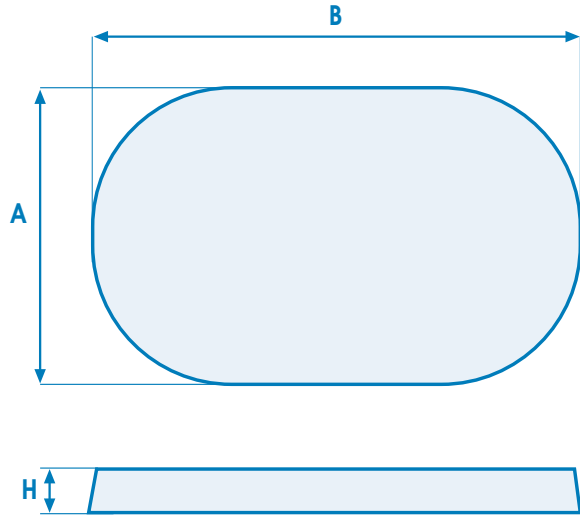

COVERS TERMIK ISOL 53 - ISOL 30

TYPE CPV

TYPE	A mm	B mm	H mm
CPV4	80	164	18
CPV4/5	110	188	18
CPV5	122	188	18
CPV6	130	228	18
CPV7	150	268	18
CPV8	168	298	18
CPV9	190	358	18
CPV10	218	388	18
CPV11	238	438	18
CPV12	263	480	28
CPV13	342	498	28
CPV14	292	438	28
CPV15	348	548	28

Date of issue
JULY 2015

Board authorization

TOLERANCES

DIMENSION	DIAMETER	THICKNESS	HEIGHT
80-200	± 5 mm	± 5 mm	-2mm
210-300	± 5 mm	± 5 mm	-2mm
310-610	± 10 mm	± 10 mm	-3mm