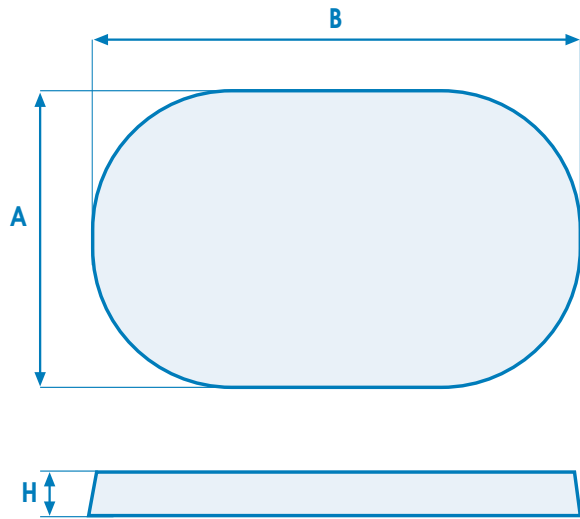

# DECKEL TERMILK ISOL 53 - ISOL 30

TYP **CPV**

| TYP    | A mm | B mm | H mm |
|--------|------|------|------|
| CPV4   | 80   | 164  | 18   |
| CPV4/5 | 110  | 188  | 18   |
| CPV5   | 122  | 188  | 18   |
| CPV6   | 130  | 228  | 18   |
| CPV7   | 150  | 268  | 18   |
| CPV8   | 168  | 298  | 18   |
| CPV9   | 190  | 358  | 18   |
| CPV10  | 218  | 388  | 18   |
| CPV11  | 238  | 438  | 18   |
| CPV12  | 263  | 480  | 28   |
| CPV13  | 342  | 498  | 28   |
| CPV14  | 292  | 438  | 28   |
| CPV15  | 348  | 548  | 28   |
|        |      |      |      |
|        |      |      |      |
|        |      |      |      |
|        |      |      |      |
|        |      |      |      |
|        |      |      |      |

## TOLERANZEN

| GRÖSSE  | DURCHMESSER | STÄRKE  | HÖHE |
|---------|-------------|---------|------|
| 80-200  | ± 5 mm      | ± 5 mm  | -2mm |
| 210-300 | ± 5 mm      | ± 5 mm  | -2mm |
| 310-610 | ± 10 mm     | ± 10 mm | -3mm |